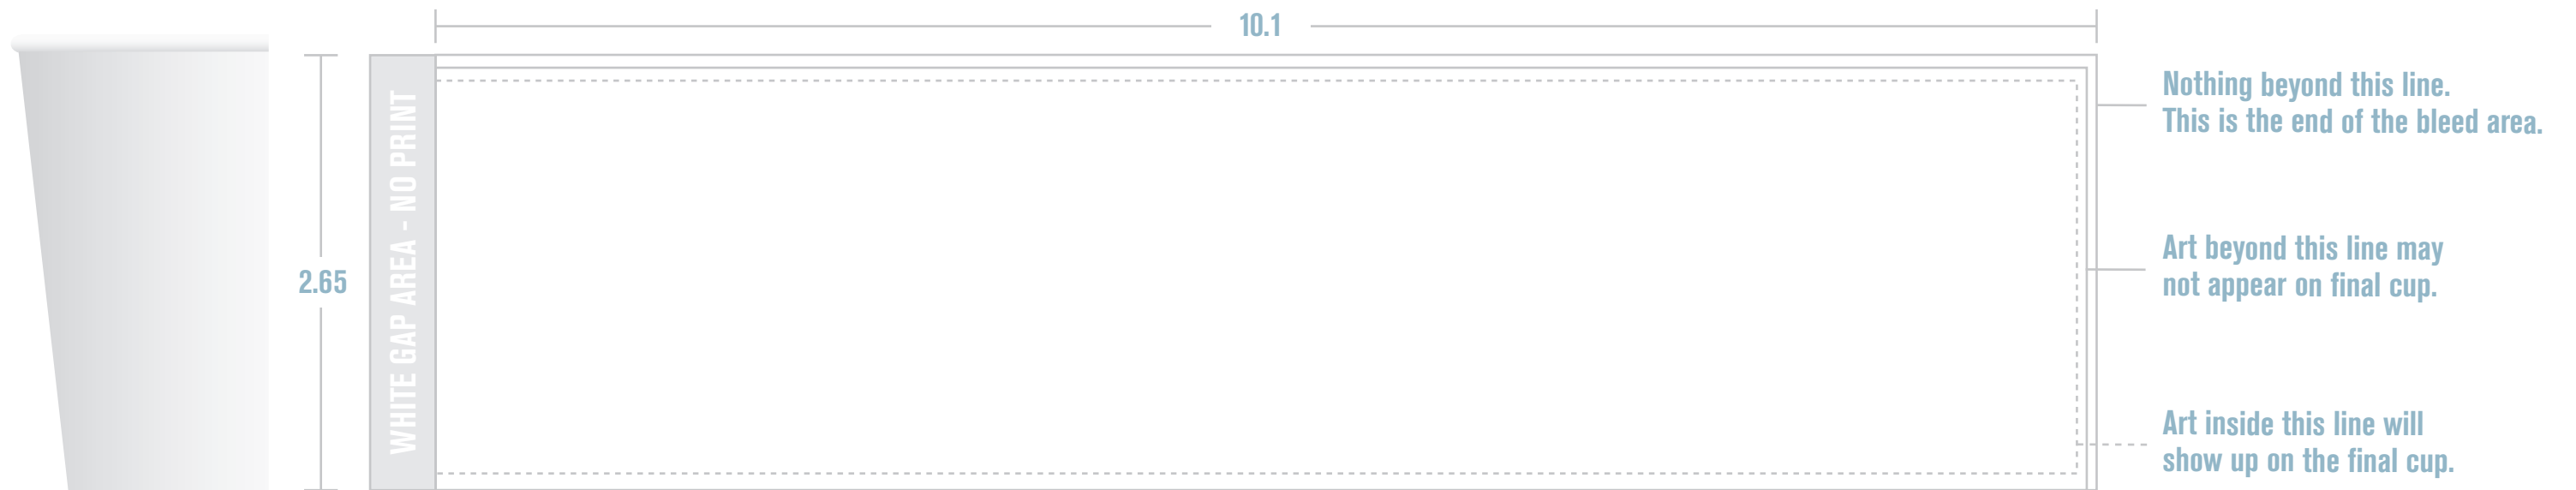

DFRE-10

10oz ecotainer® Food Container

IMPORTANT: PURCHASER acknowledges that it is fully responsible for all information, data, text, photographs, graphics, messages or other materials provided by PURCHASER and printed by SELLER.

NOTE:

Please design art to this rectangular template. The art will be conically distorted and placed on the actual cup die-line by artists at International Paper.

155 Old Greenville Hwy, Suite 103
Clemson, SC 29631
Email: gchub.clemson@ipaper.com
Phone: 864-633-6000