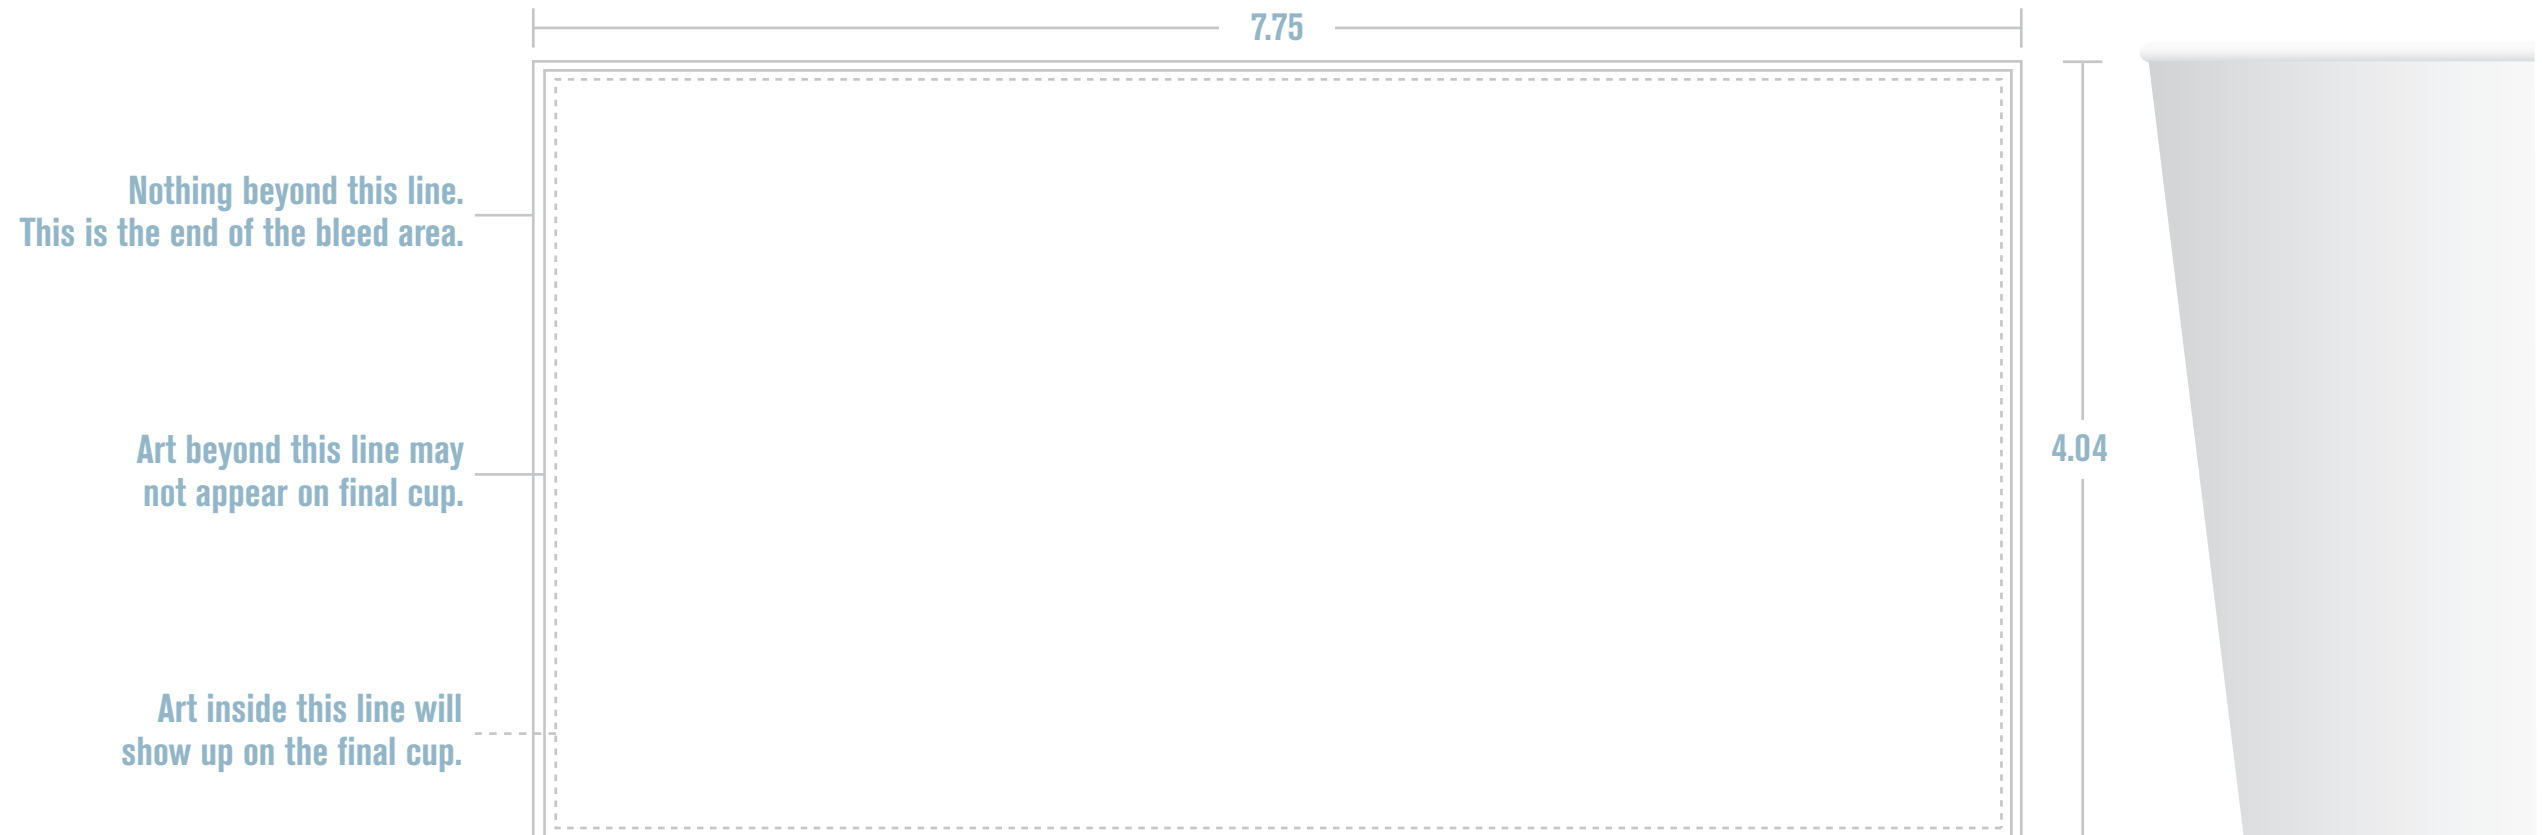

DMM-10

Double Poly 10oz Cold Cup

IMPORTANT: PURCHASER acknowledges that it is fully responsible for all information, data, text, photographs, graphics, messages or other materials provided by PURCHASER and printed by SELLER.

NOTE:
Please design art to this rectangular template. The art will be conically distorted
and placed on the actual cup die-line by artists at International Paper.

155 Old Greenville Hwy, Suite 103
Clemson, SC 29631
Email: gchub.clemson@ipaper.com
Phone: 864-633-6000