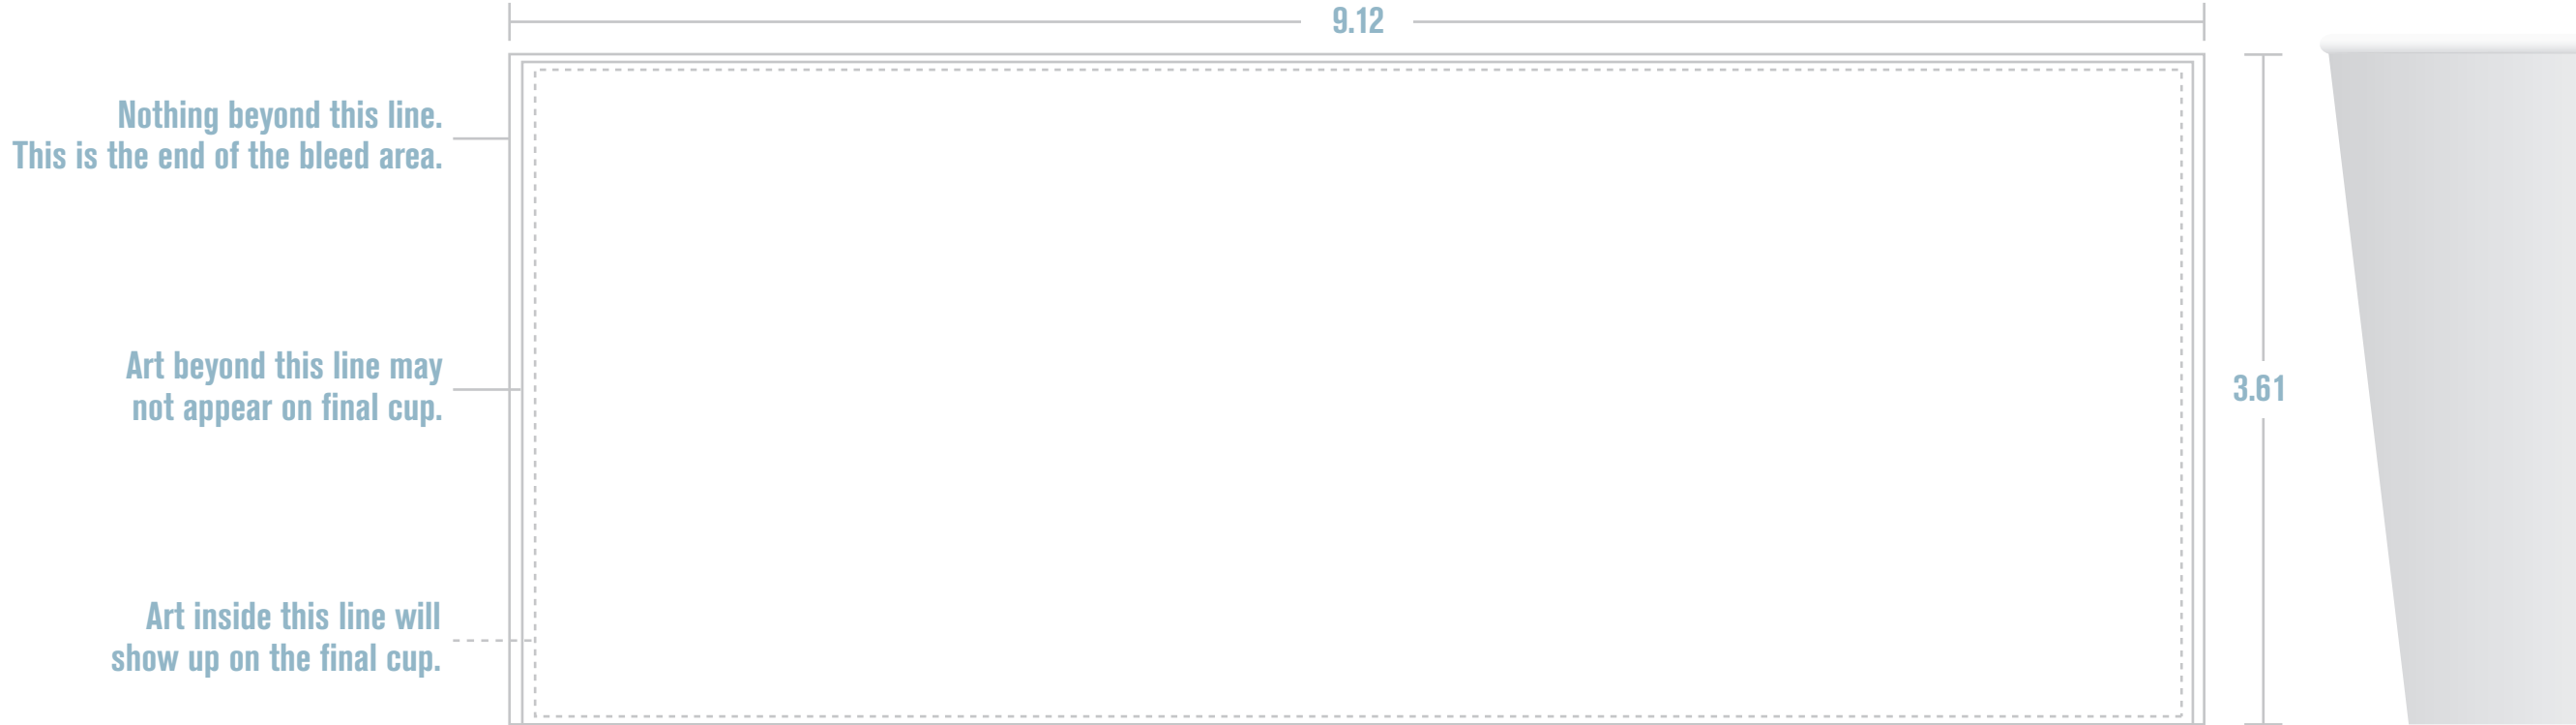

DMQ-12

Double Poly 12oz Cold Cup

IMPORTANT: PURCHASER acknowledges that it is fully responsible for all information, data, text, photographs, graphics, messages or other materials provided by PURCHASER and printed by SELLER.

NOTE:
Please design art to this rectangular template. The art will be conically distorted
and placed on the actual cup die-line by artists at International Paper.

155 Old Greenville Hwy, Suite 103
Clemson, SC 29631
Email: gchub.clemson@ipaper.com
Phone: 864-633-6000