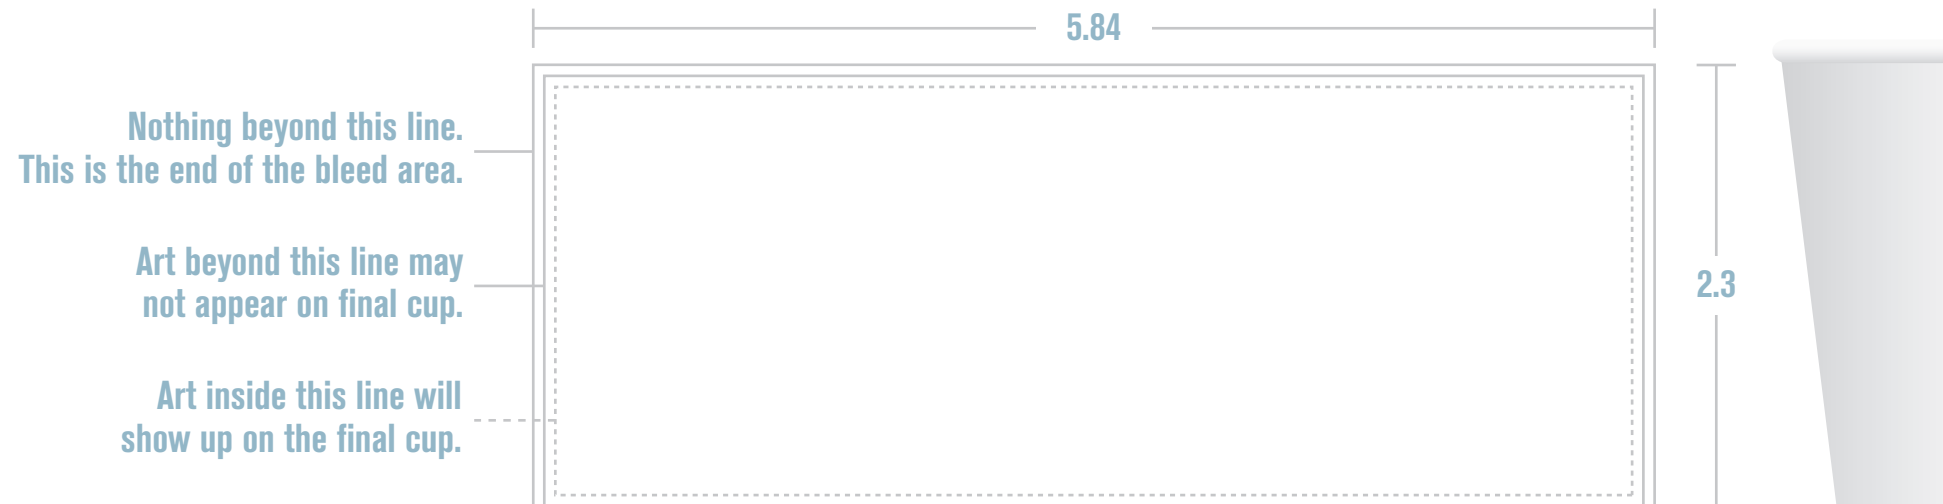

DMR-3

Double Poly 3oz Cold Cup

IMPORTANT: PURCHASER acknowledges that it is fully responsible for all information, data, text, photographs, graphics, messages or other materials provided by PURCHASER and printed by SELLER.

NOTE:

Please design art to this rectangular template. The art will be conically distorted and placed on the actual cup die-line by artists at International Paper.

155 Old Greenville Hwy, Suite 103
Clemson, SC 29631
Email: gchub.clemson@ipaper.com
Phone: 864-633-6000