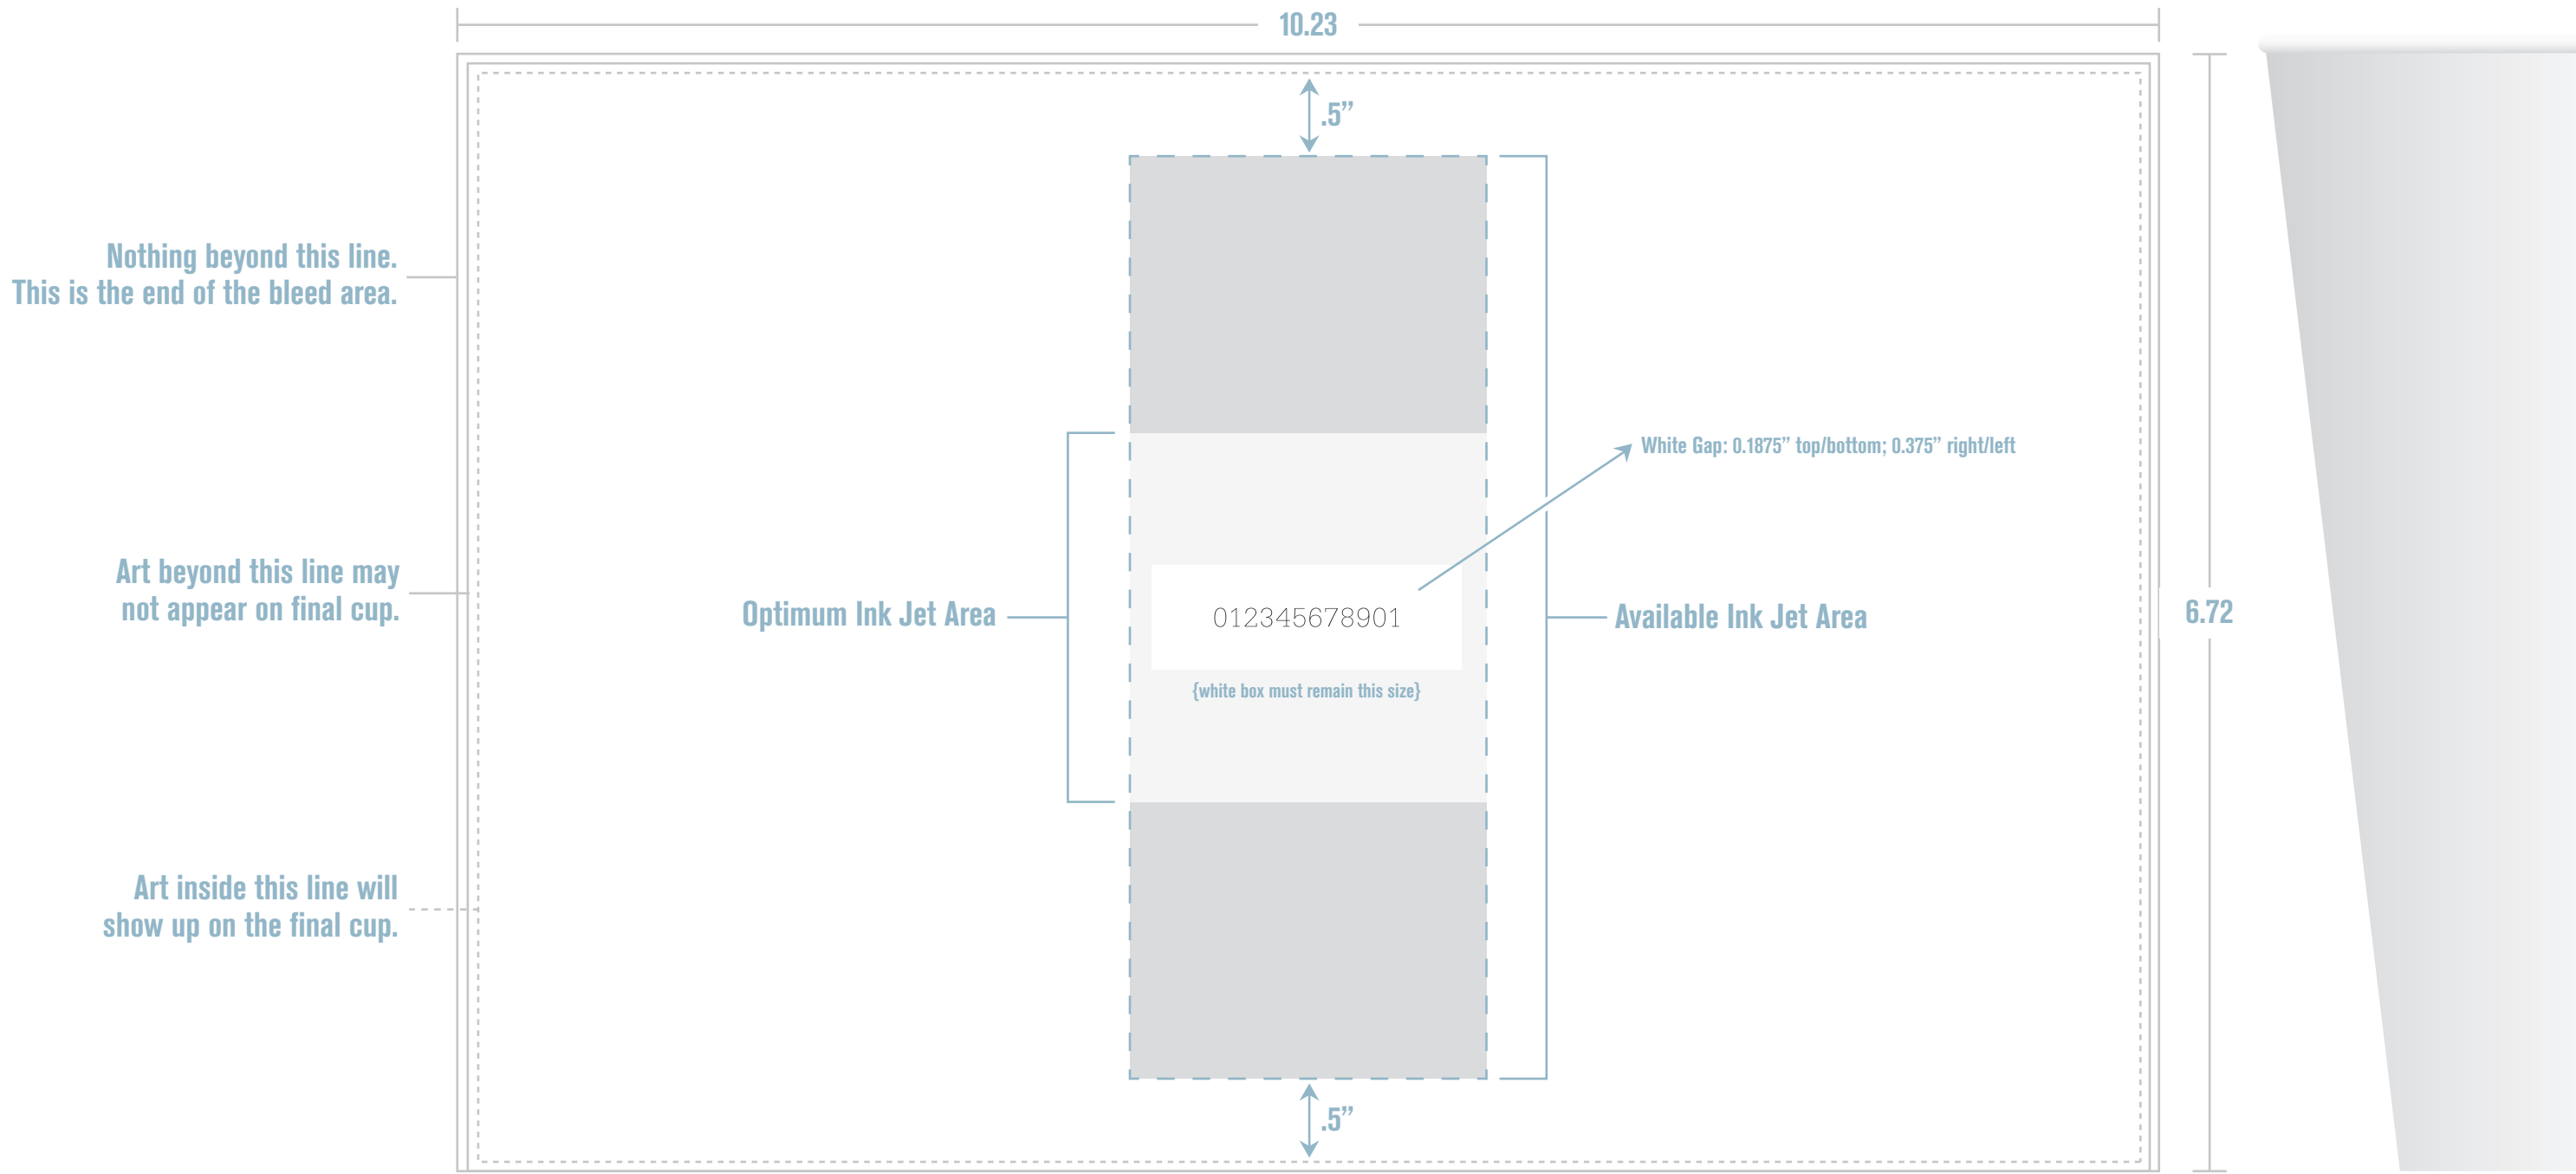

DMR-30 (Ink Jet)

Double Poly 30oz Cold Cup

IMPORTANT: PURCHASER acknowledges that it is fully responsible for all information, data, text, photographs, graphics, messages or other materials provided by PURCHASER and printed by SELLER.

NOTE:
Please design art to this rectangular template. The art will be conically distorted
and placed on the actual cup die-line by artists at International Paper.

155 Old Greenville Hwy, Suite 103
Clemson, SC 29631
Email: gchub.clemson@ipaper.com
Phone: 864-633-6000