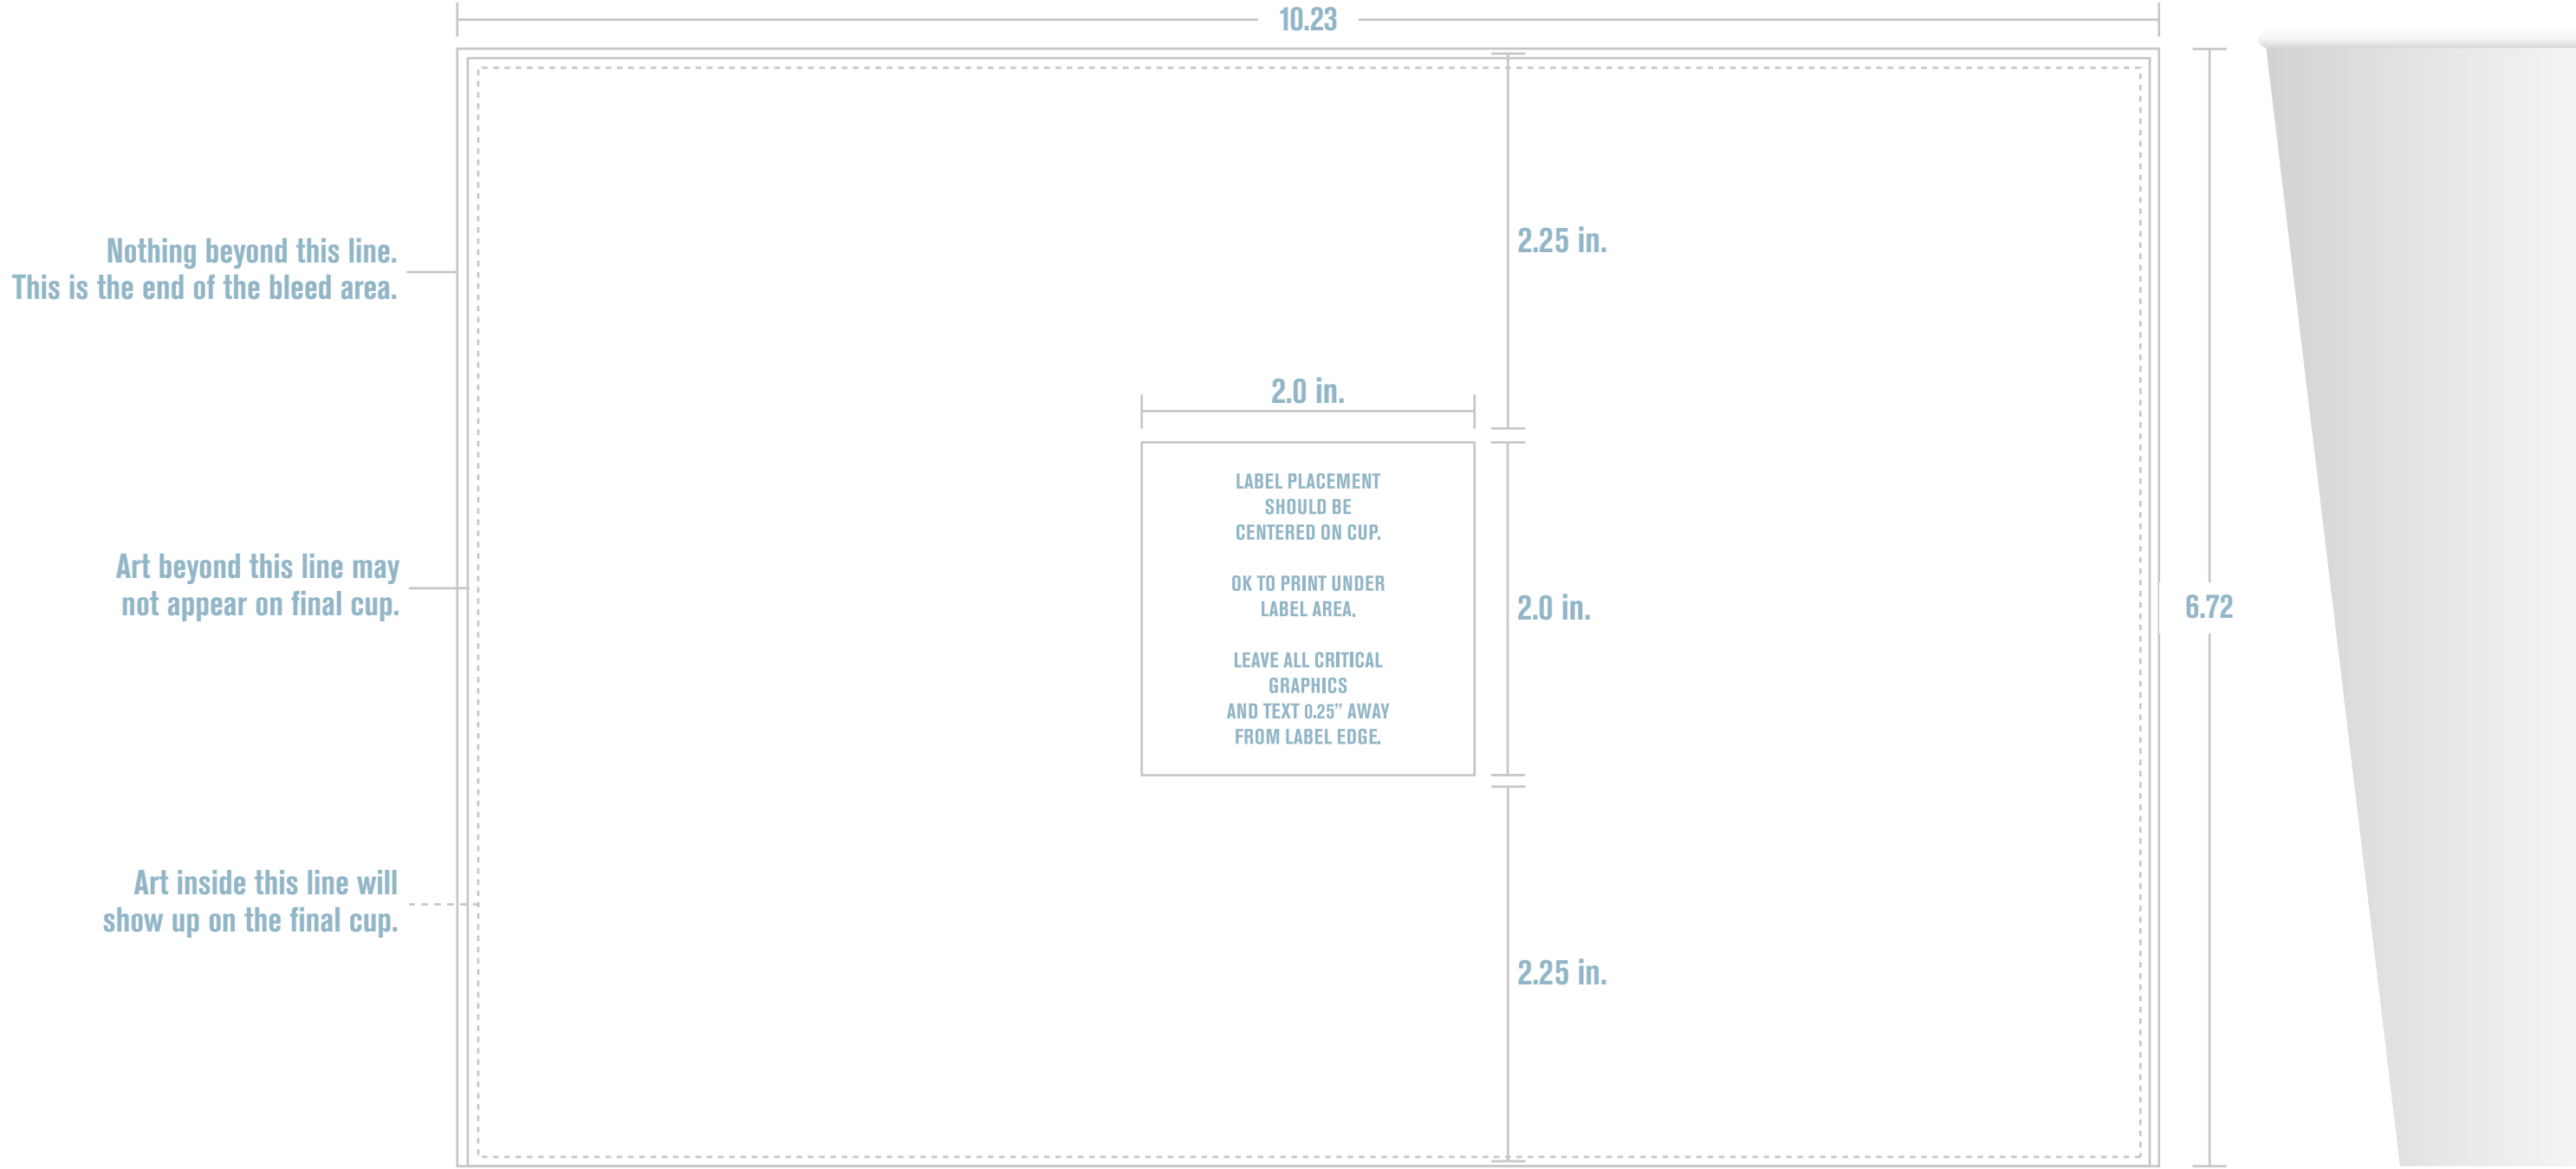

# DMR-30

## Double Poly 30oz Cold Cup

IMPORTANT: PURCHASER acknowledges that it is fully responsible for all information, data, text, photographs, graphics, messages or other materials provided by PURCHASER and printed by SELLER.

**NOTE:**  
Please design art to this rectangular template. The art will be conically distorted and placed on the actual cup die-line by artists at International Paper.

155 Old Greenville Hwy, Suite 103  
Clemson, SC 29631  
Email: [gchub.clemson@ipaper.com](mailto:gchub.clemson@ipaper.com)  
Phone: 864-633-6000