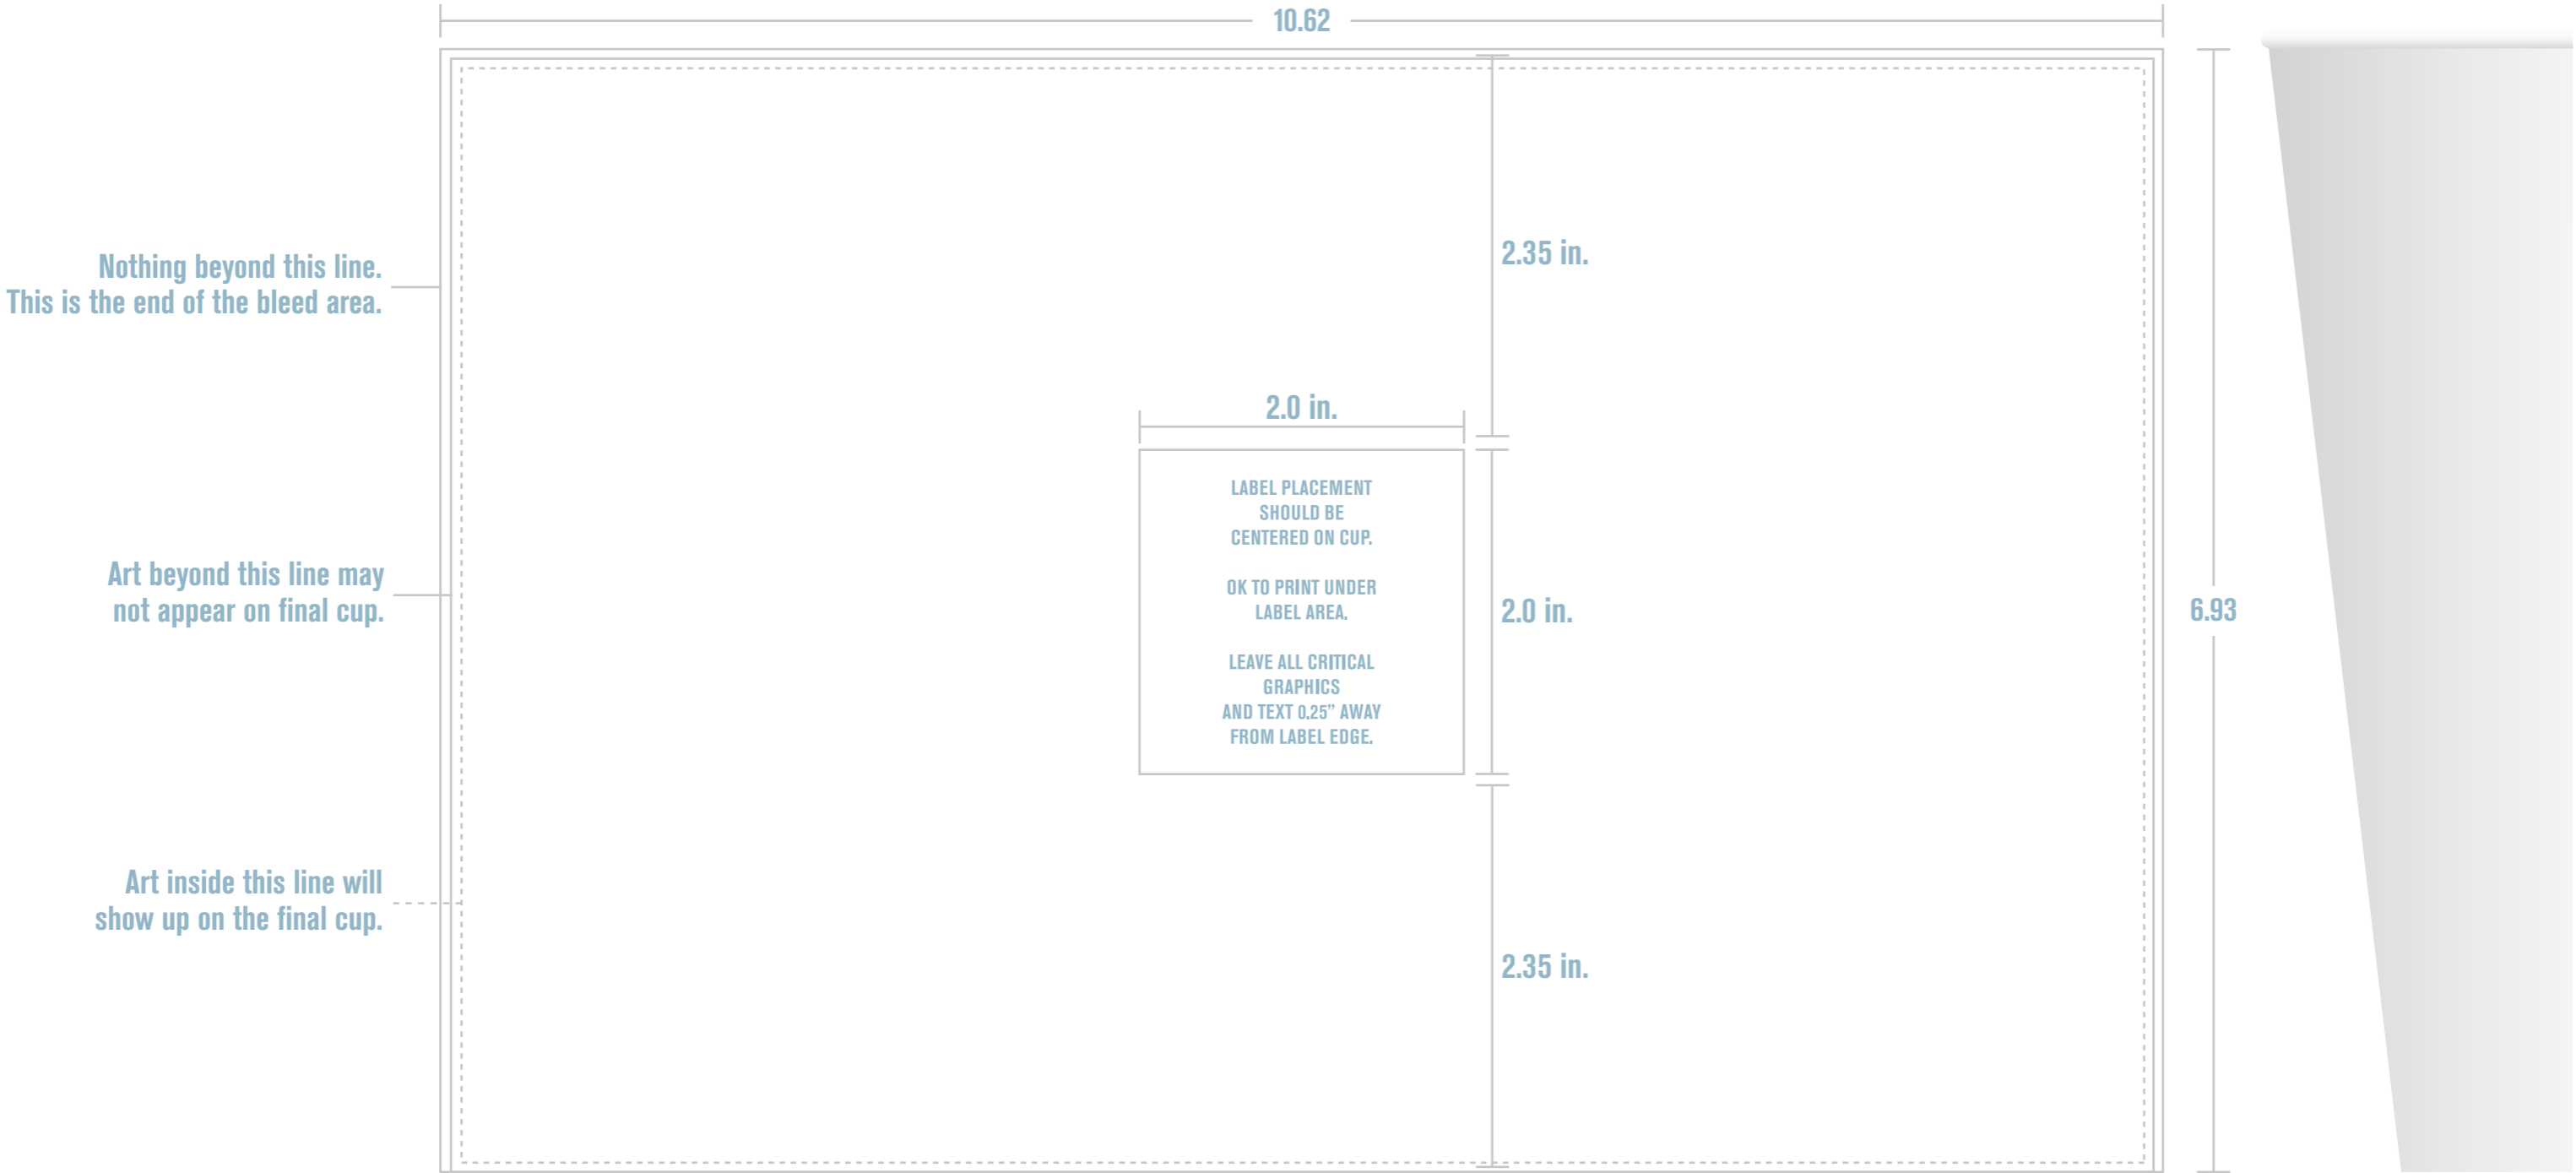

DMR-32

Double Poly 32oz Cold Cup

IMPORTANT: PURCHASER acknowledges that it is fully responsible for all information, data, text, photographs, graphics, messages or other materials provided by PURCHASER and printed by SELLER.

NOTE:
Please design art to this rectangular template. The art will be conically distorted and placed on the actual cup die-line by artists at International Paper.

155 Old Greenville Hwy, Suite 103
Clemson, SC 29631
Email: gchub.clemson@ipaper.com
Phone: 864-633-6000