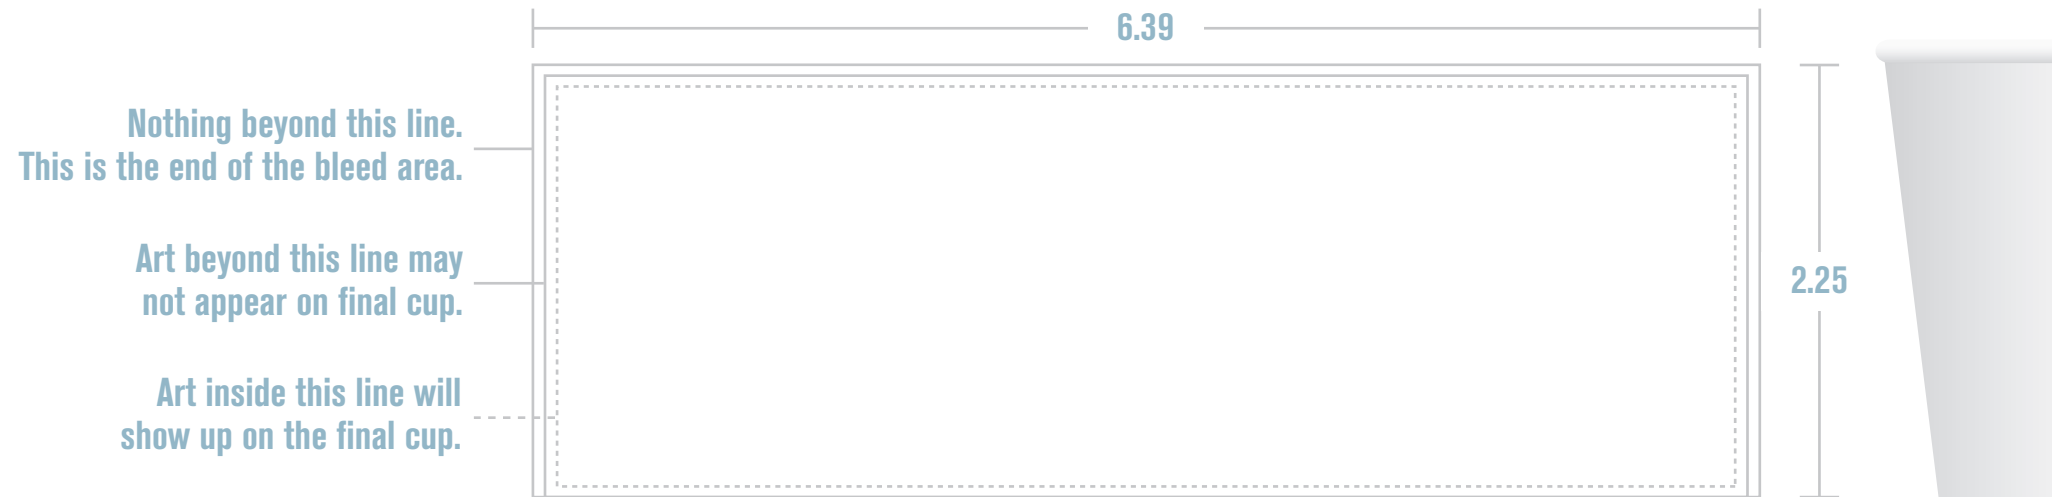

DMR-4

Double Poly 4oz Cold Cup

IMPORTANT: PURCHASER acknowledges that it is fully responsible for all information, data, text, photographs, graphics, messages or other materials provided by PURCHASER and printed by SELLER.

NOTE:

Please design art to this rectangular template. The art will be conically distorted and placed on the actual cup die-line by artists at International Paper.

155 Old Greenville Hwy, Suite 103
Clemson, SC 29631
Email: gchub.clemson@ipaper.com
Phone: 864-633-6000