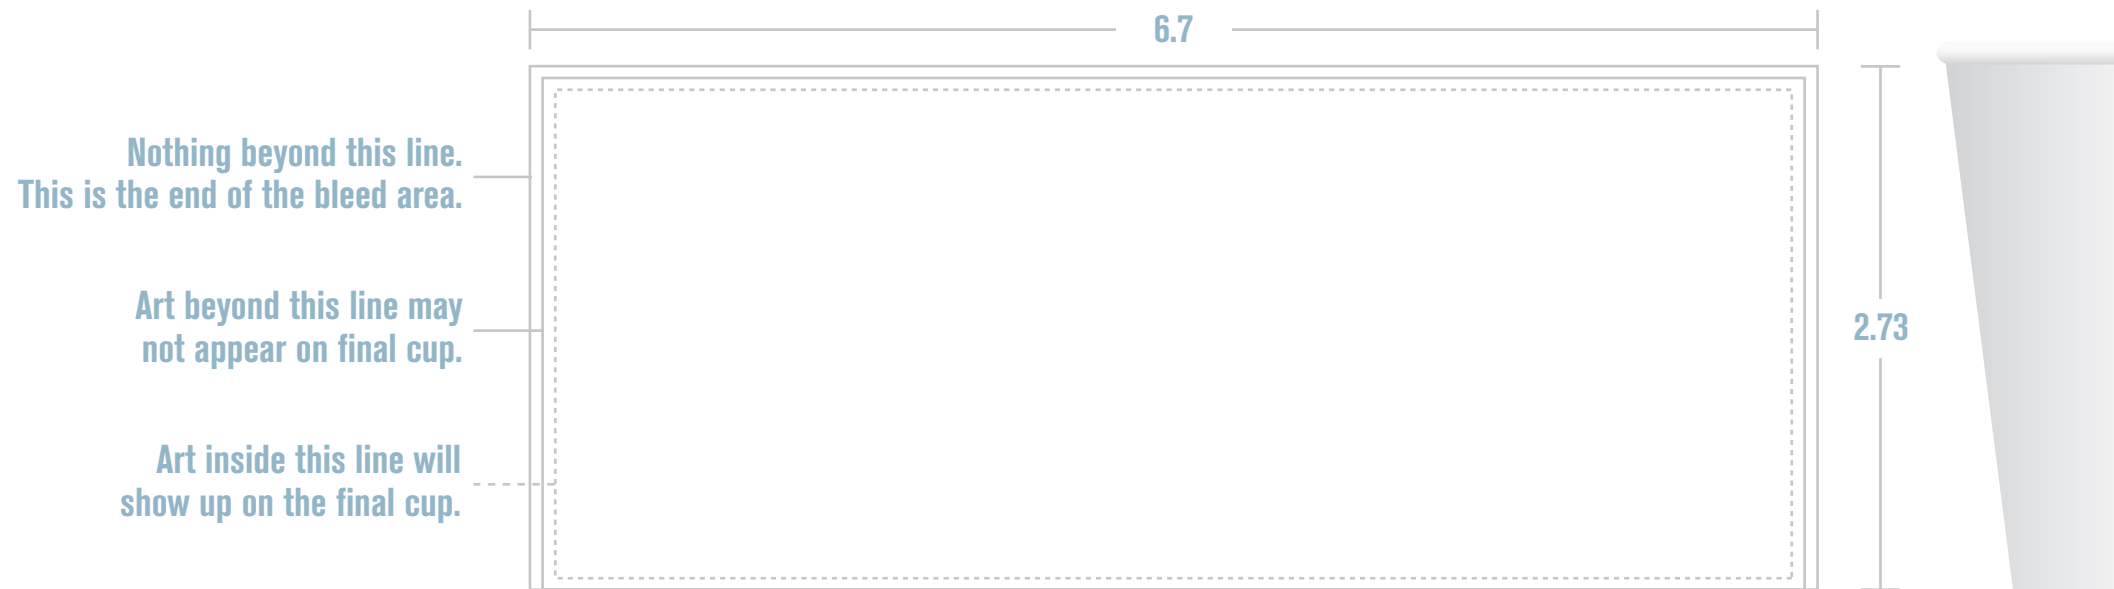

DMR-5

Double Poly 5oz Cold Cup

IMPORTANT: PURCHASER acknowledges that it is fully responsible for all information, data, text, photographs, graphics, messages or other materials provided by PURCHASER and printed by SELLER.

NOTE:

Please design art to this rectangular template. The art will be conically distorted and placed on the actual cup die-line by artists at International Paper.

155 Old Greenville Hwy, Suite 103
Clemson, SC 29631
Email: gchub.clemson@ipaper.com
Phone: 864-633-6000