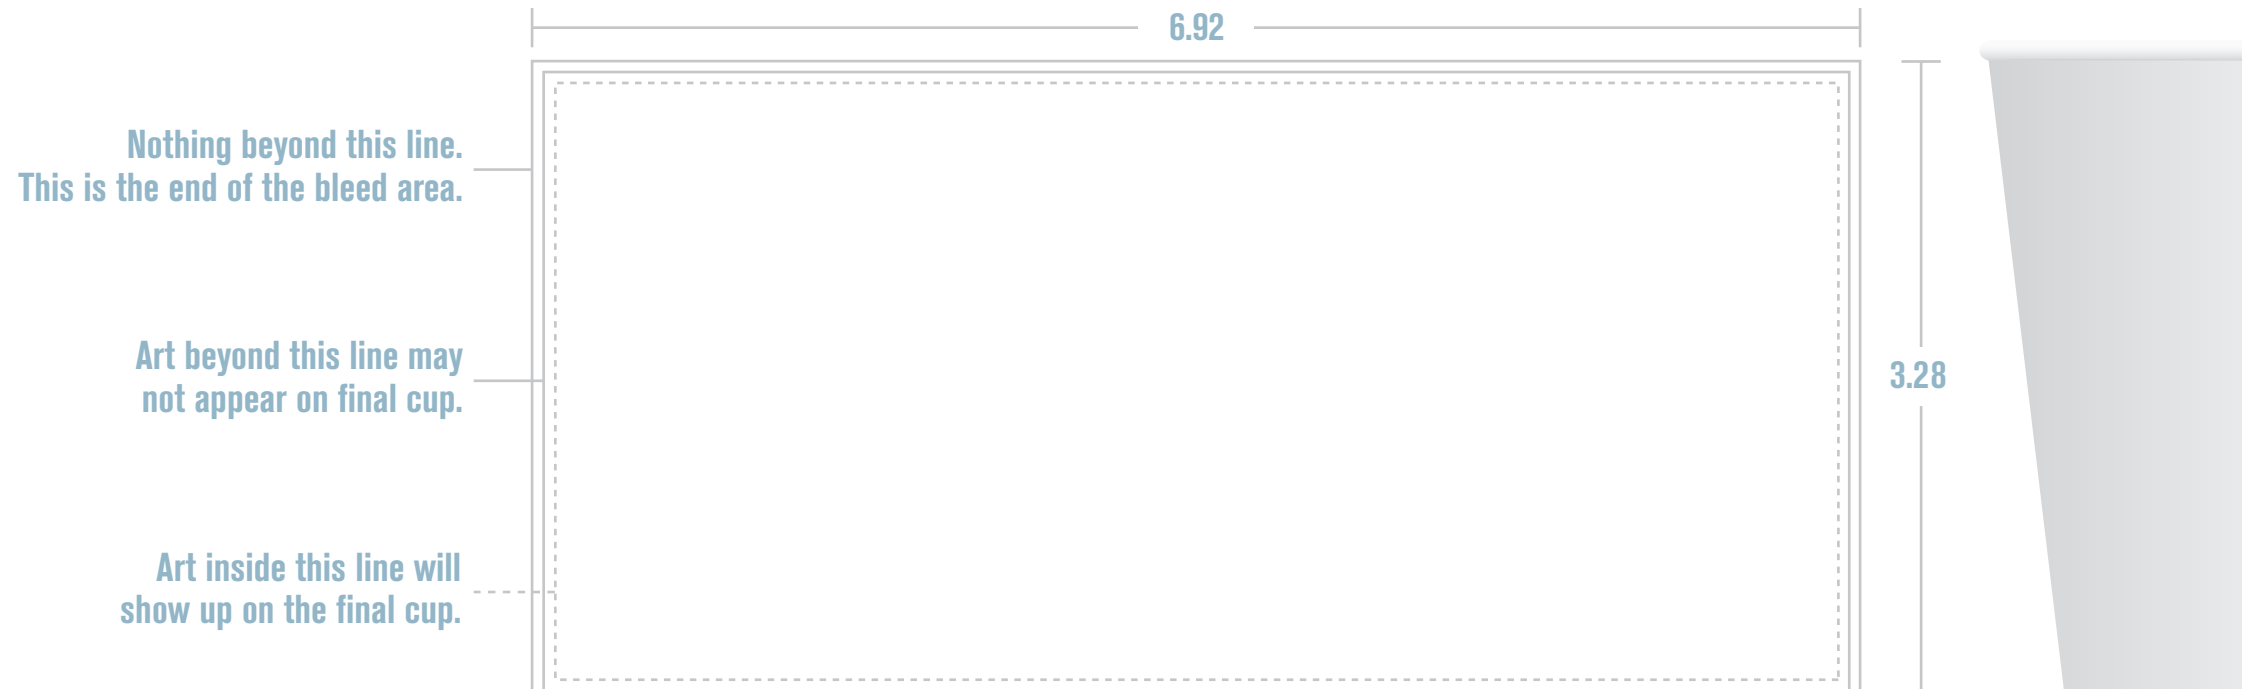

DMR-6

Double Poly 6oz Cold Cup

IMPORTANT: PURCHASER acknowledges that it is fully responsible for all information, data, text, photographs, graphics, messages or other materials provided by PURCHASER and printed by SELLER.

NOTE:
Please design art to this rectangular template. The art will be conically distorted
and placed on the actual cup die-line by artists at International Paper.

155 Old Greenville Hwy, Suite 103
Clemson, SC 29631
Email: gchub.clemson@ipaper.com
Phone: 864-633-6000