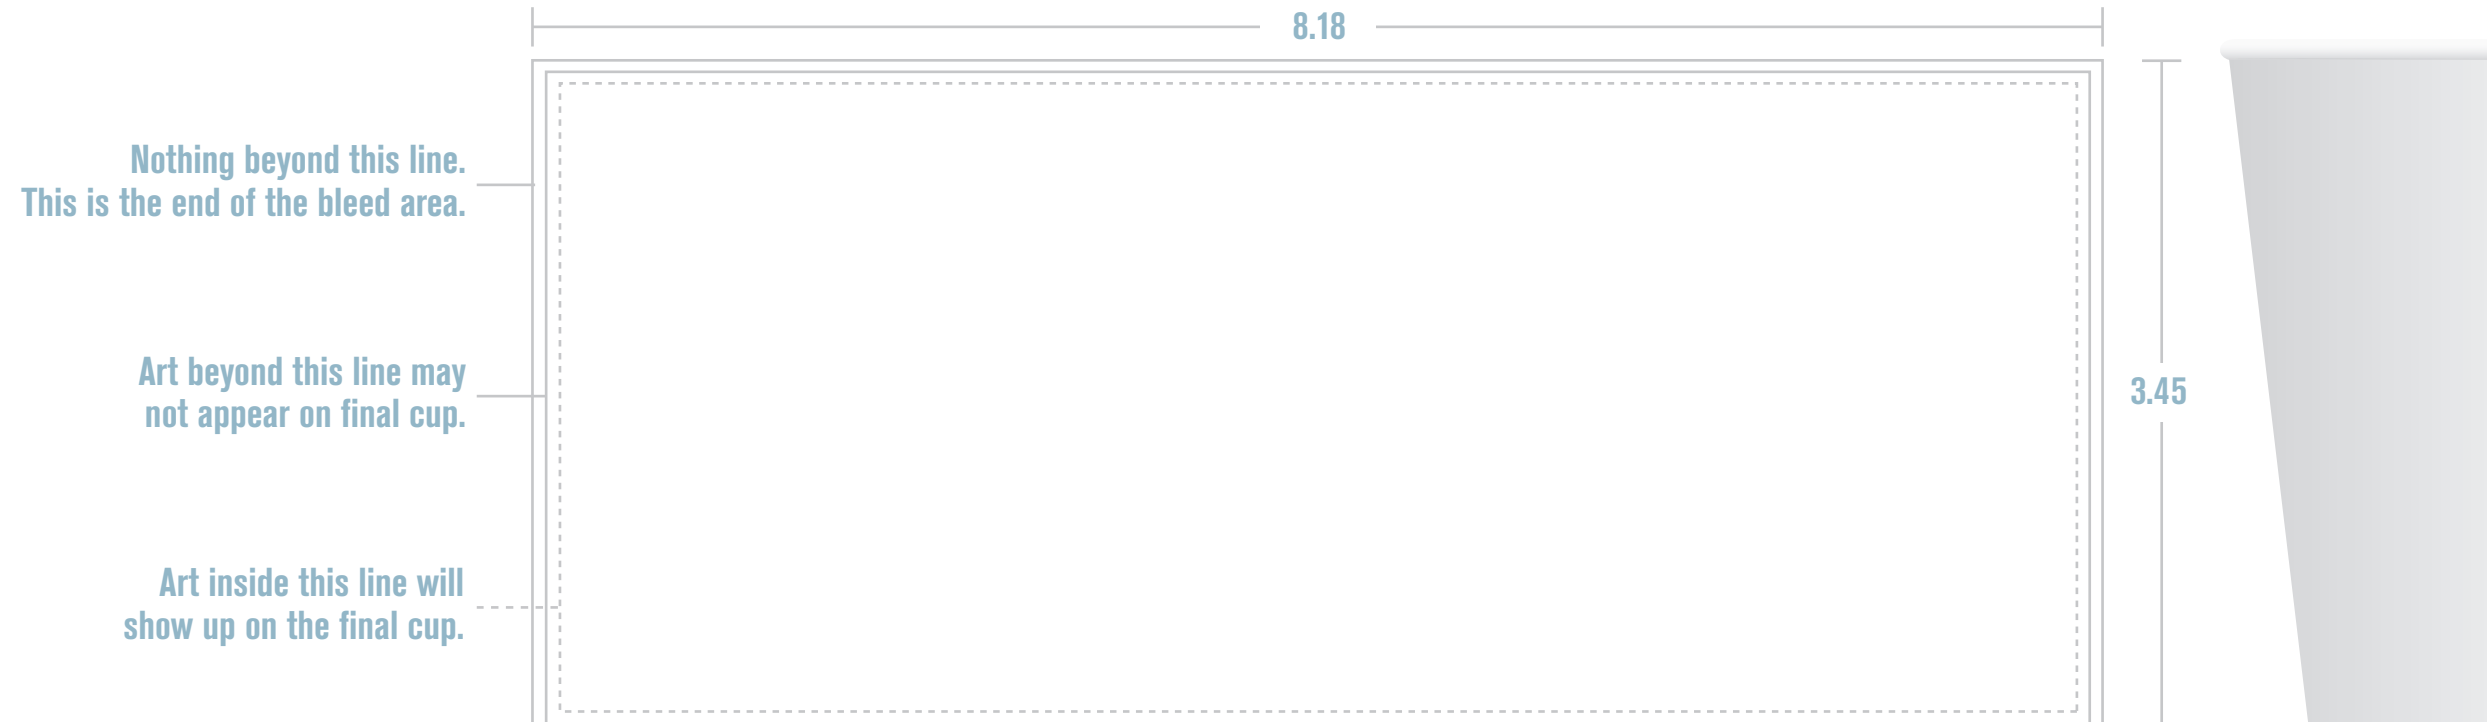

DMR-8

Double Poly 8oz Cold Cup

IMPORTANT: PURCHASER acknowledges that it is fully responsible for all information, data, text, photographs, graphics, messages or other materials provided by PURCHASER and printed by SELLER.

NOTE:
Please design art to this rectangular template. The art will be conically distorted
and placed on the actual cup die-line by artists at International Paper.

155 Old Greenville Hwy, Suite 103
Clemson, SC 29631
Email: gchub.clemson@ipaper.com
Phone: 864-633-6000