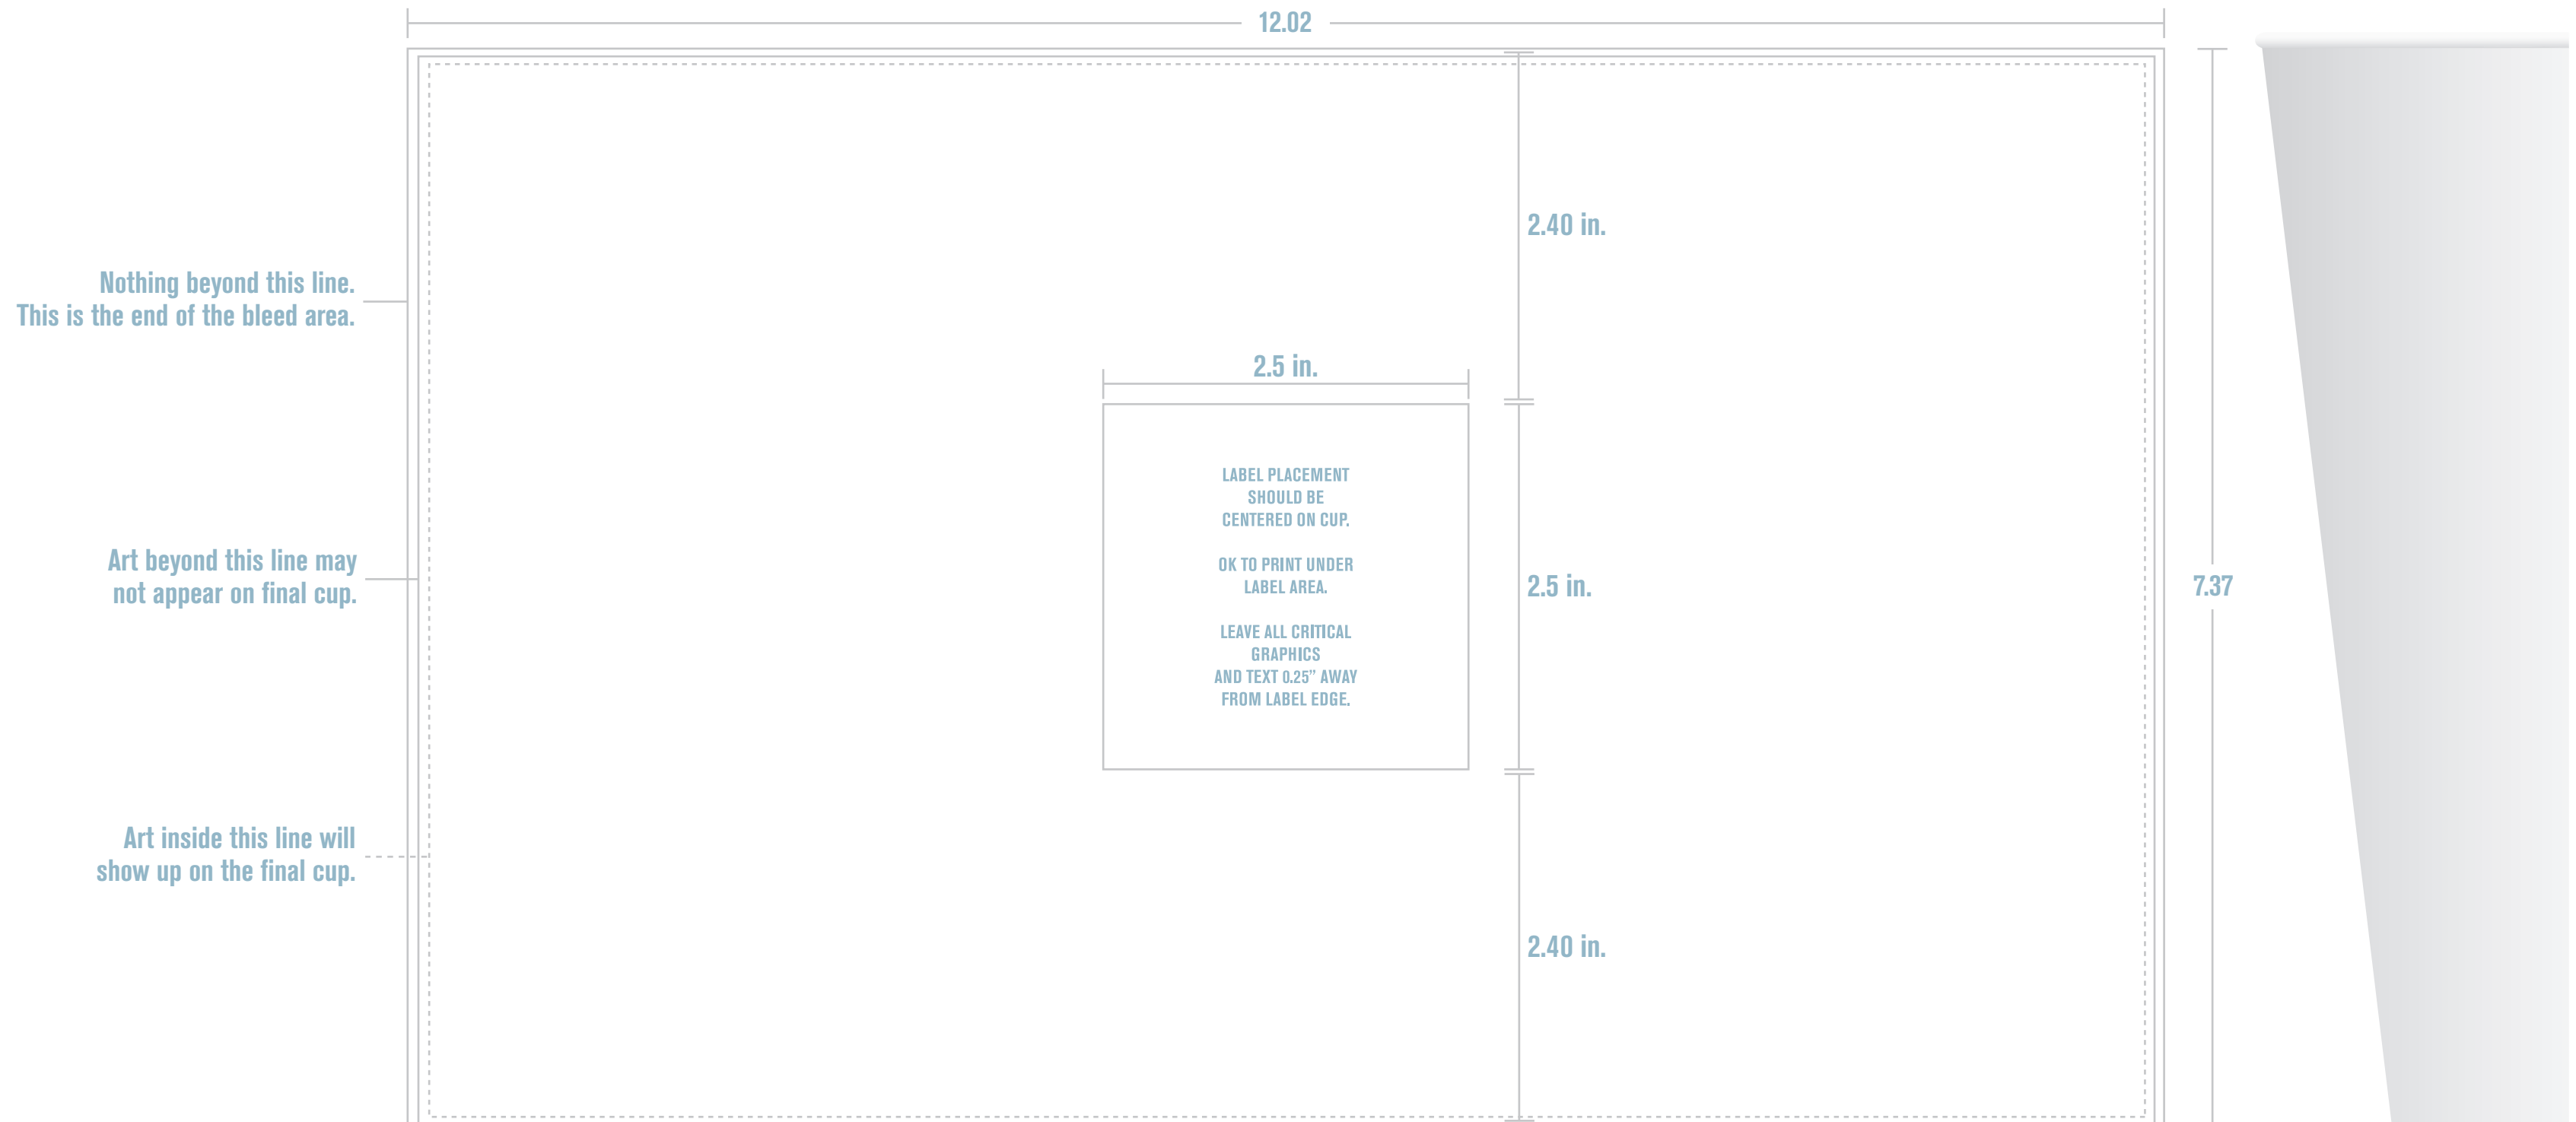

DMT-44

Double Poly 44oz Cold Cup

IMPORTANT: PURCHASER acknowledges that it is fully responsible for all information, data, text, photographs, graphics, messages or other materials provided by PURCHASER and printed by SELLER.

NOTE:
Please design art to this rectangular template. The art will be conically distorted
and placed on the actual cup die-line by artists at International Paper.