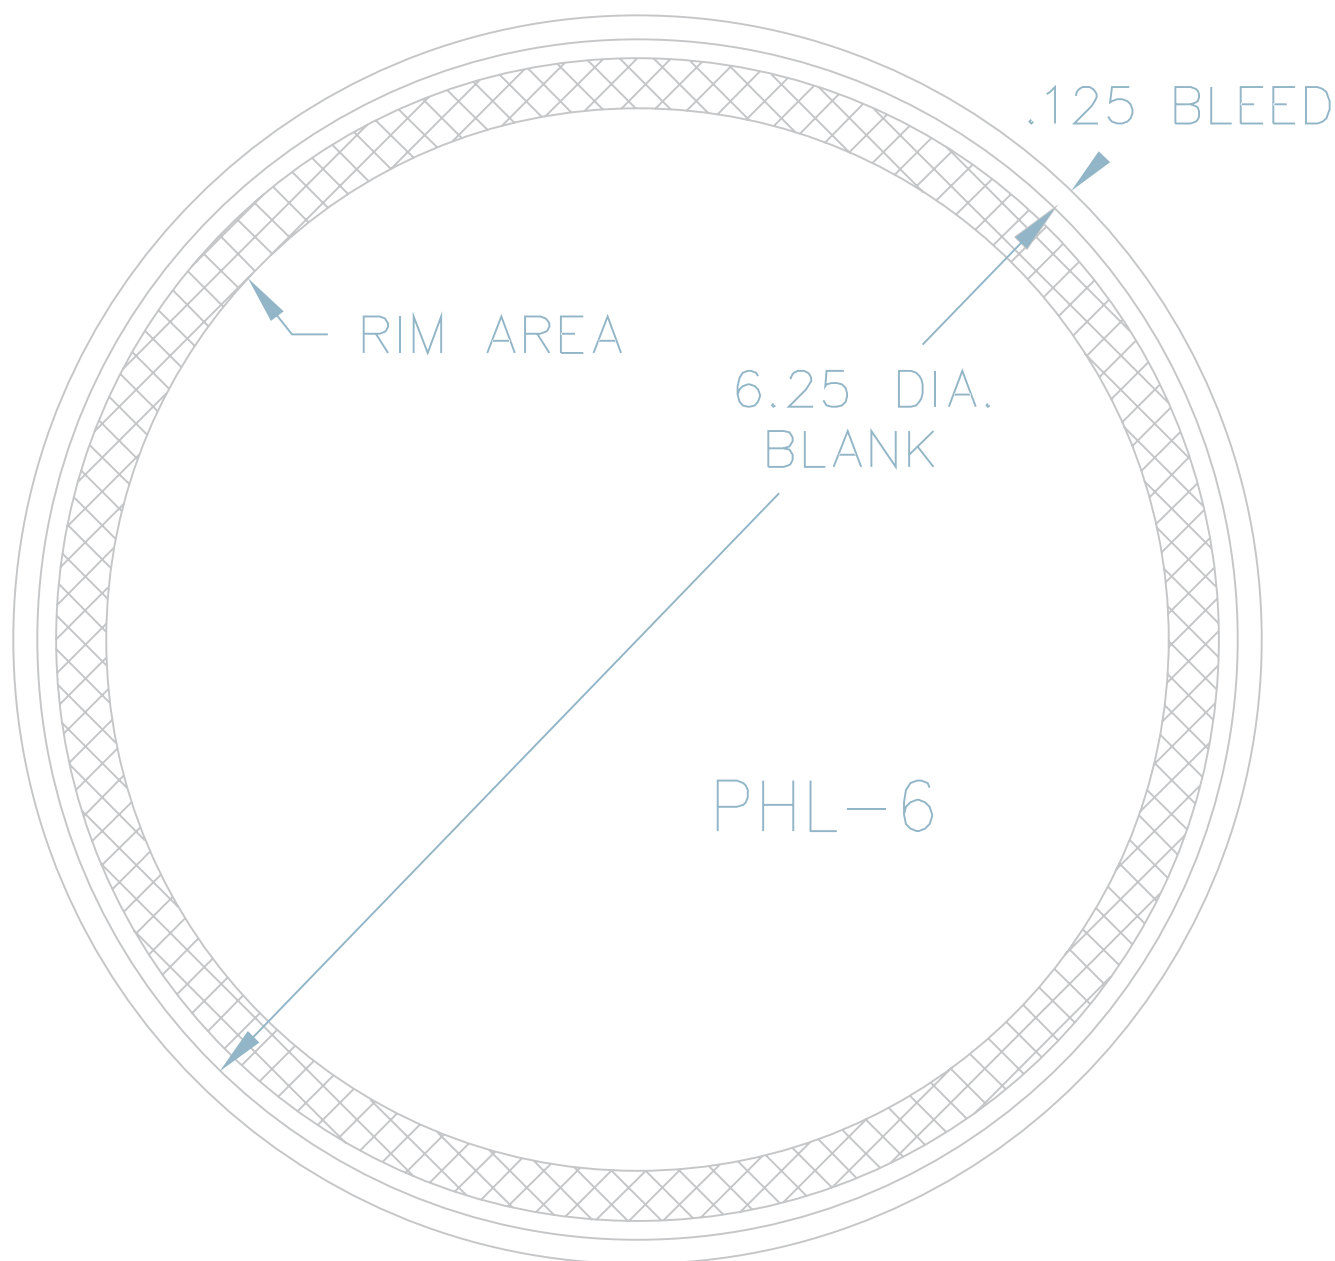

# PML-6

## 6 Inch Medium Weight Plate

IMPORTANT: PURCHASER acknowledges that it is fully responsible for all information, data, text, photographs, graphics, messages or other materials provided by PURCHASER and printed by SELLER.