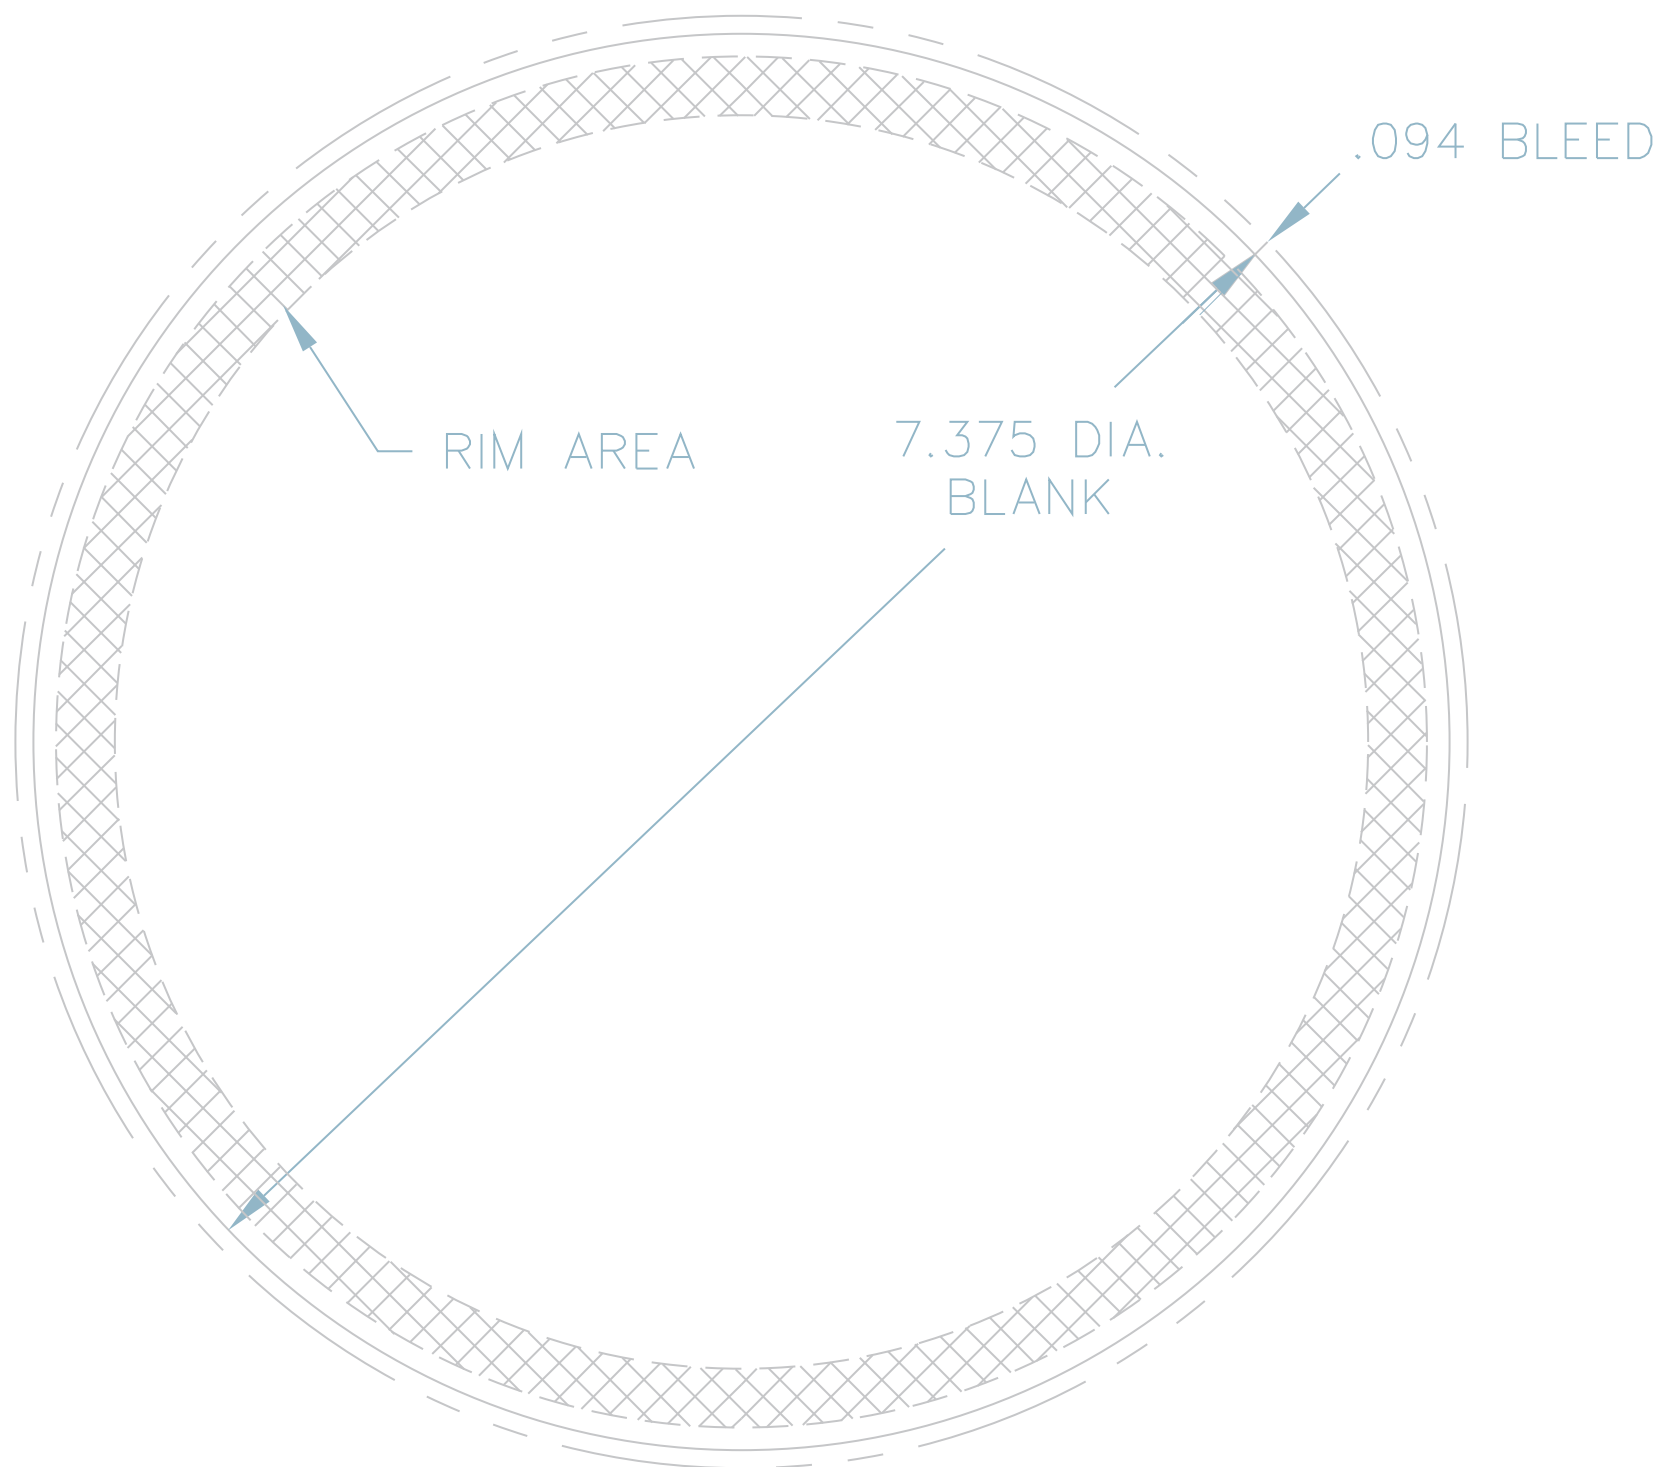

# PML-7

## 7 Inch Medium Weight Plate

IMPORTANT: PURCHASER acknowledges that it is fully responsible for all information, data, text, photographs, graphics, messages or other materials provided by PURCHASER and printed by SELLER.