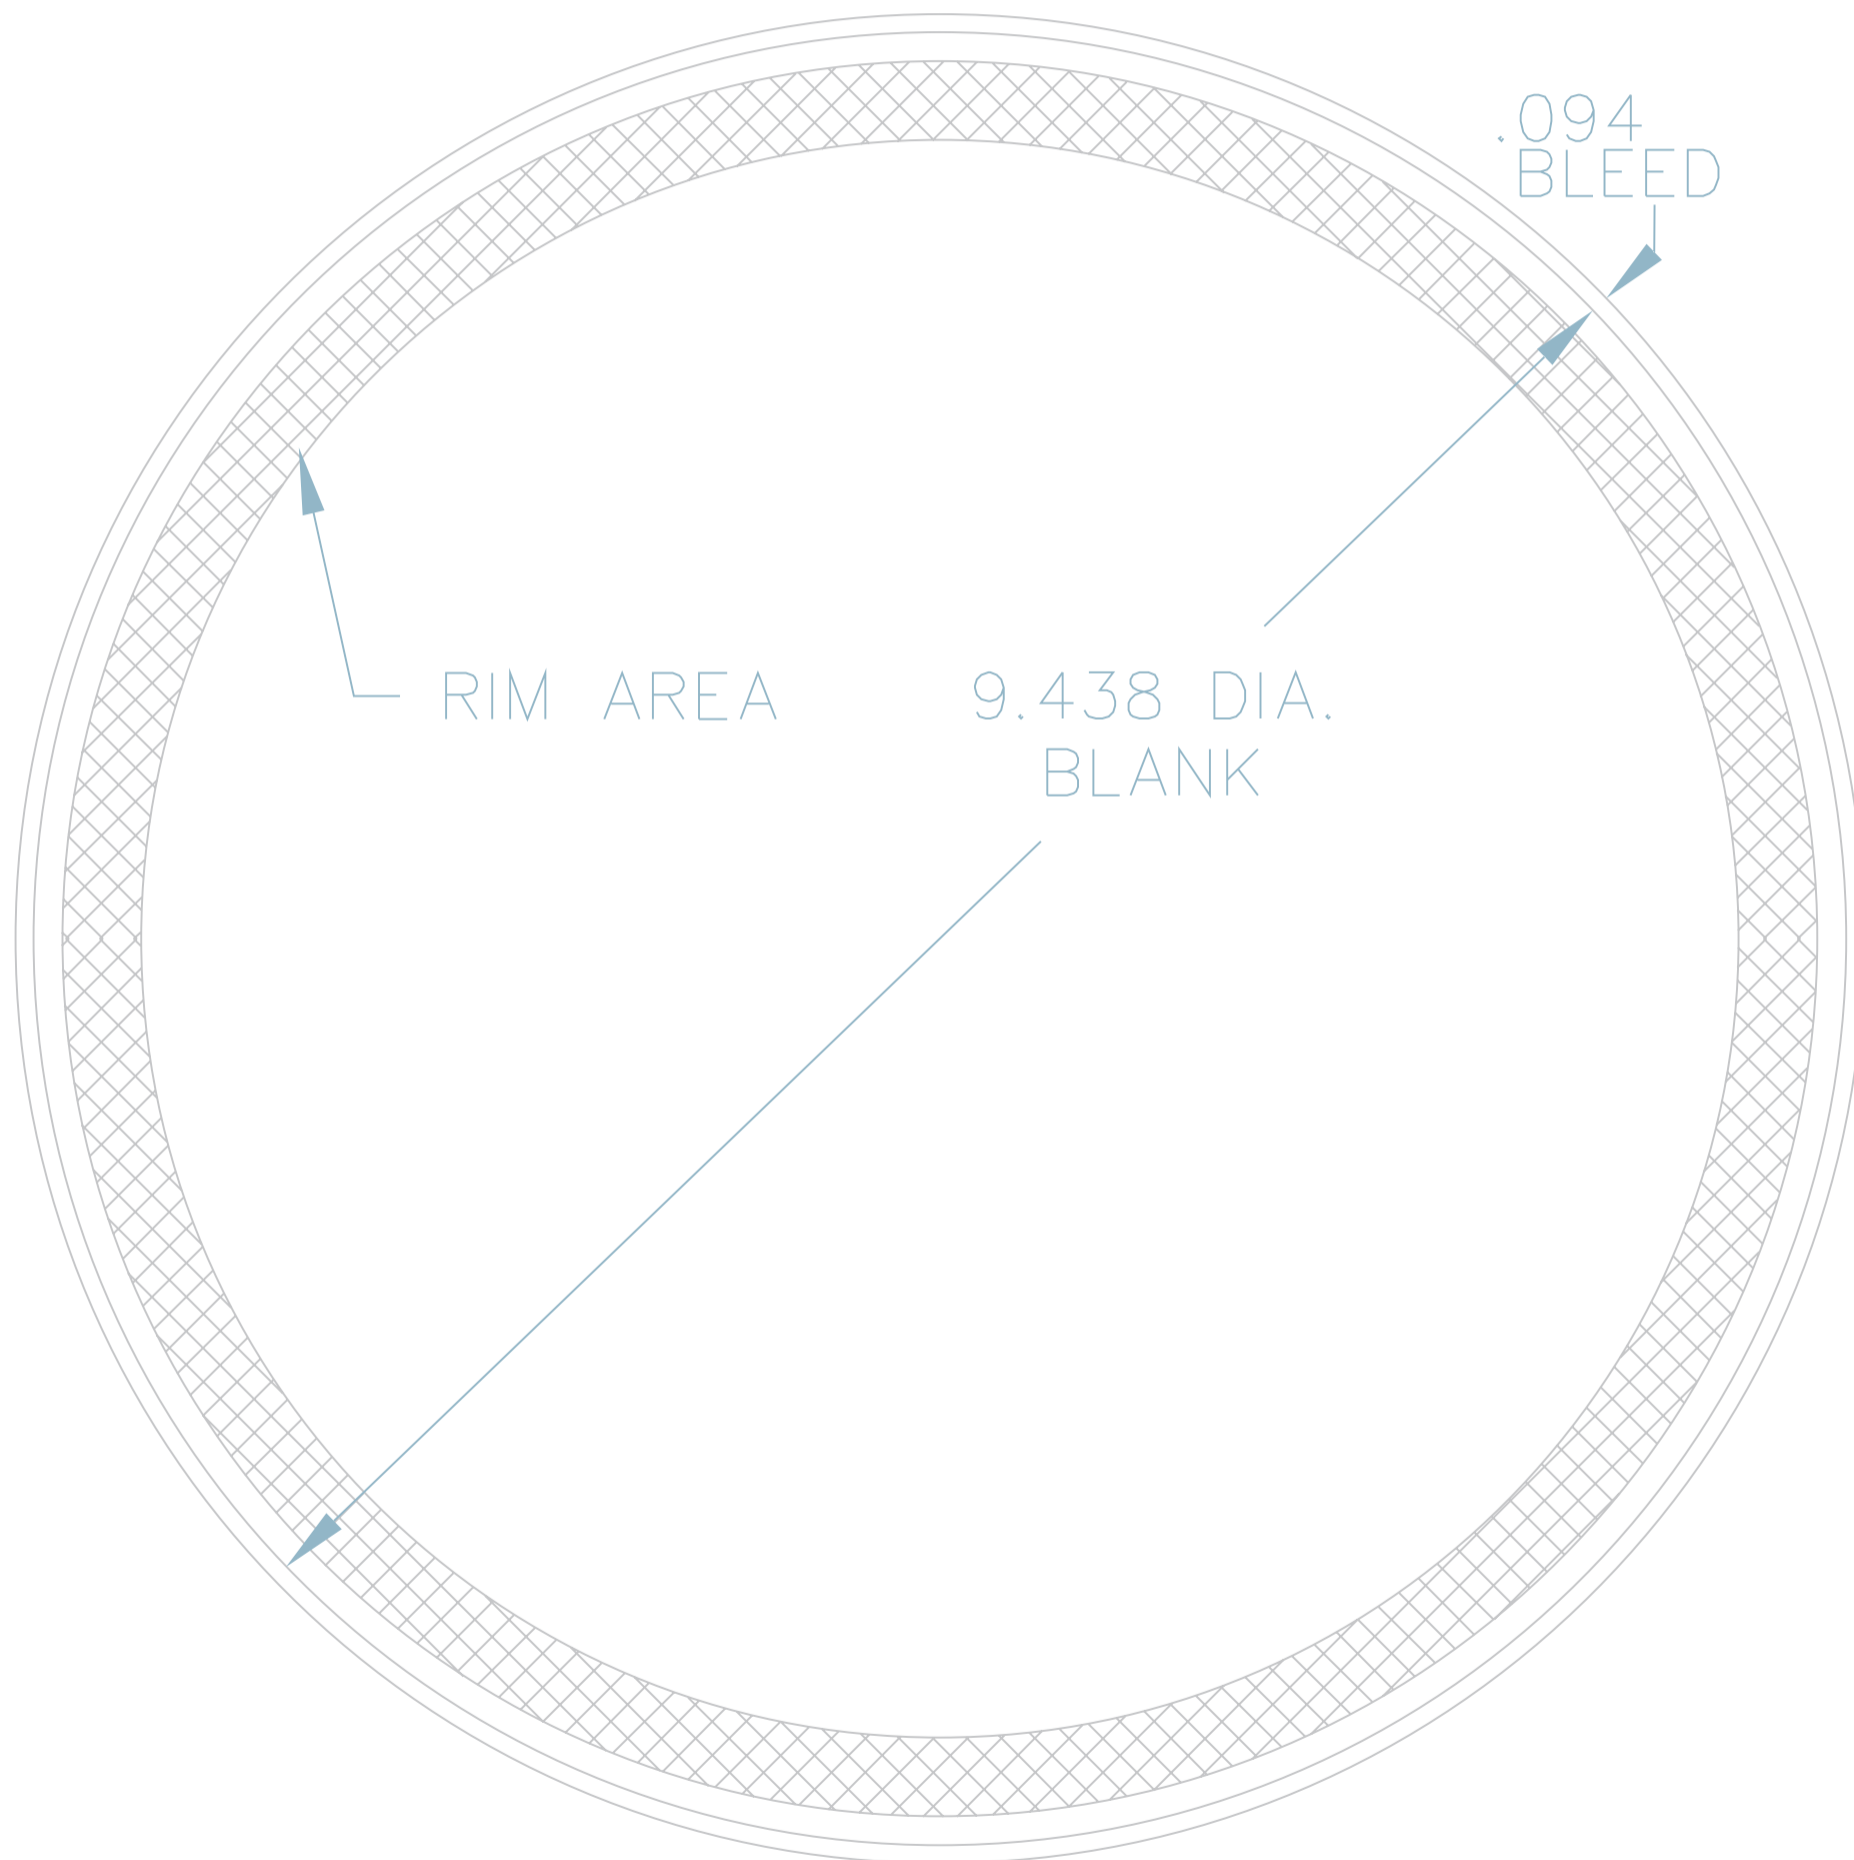

PML-9

9 Inch Medium Weight Plate

IMPORTANT: PURCHASER acknowledges that it is fully responsible for all information, data, text, photographs, graphics, messages or other materials provided by PURCHASER and printed by SELLER.